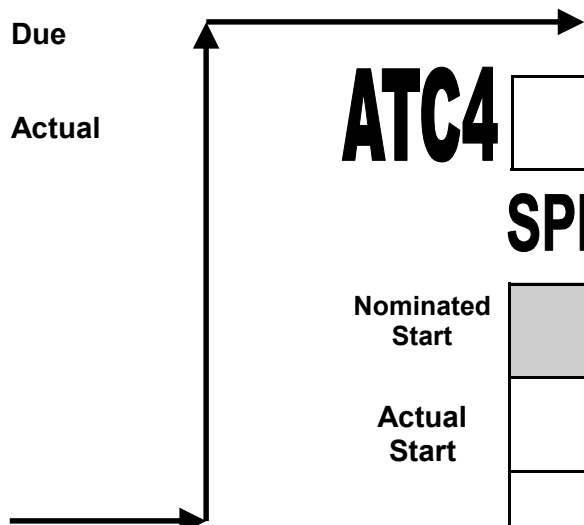

ATC4

Hrs	Min	Secs	Prev Car	Initials
	4			
		00		

Target

SPECIAL STAGE No: 4

Nominated Start
Actual Start
Finish

THIS TIME CARD MUST BE EXCHANGED FOR THE NEXT TIME CARD
AT THE PC AFTER THE STAGE. YOUR RE-START
TIME FOR THE NEXT STAGE WILL BE ISSUED THERE